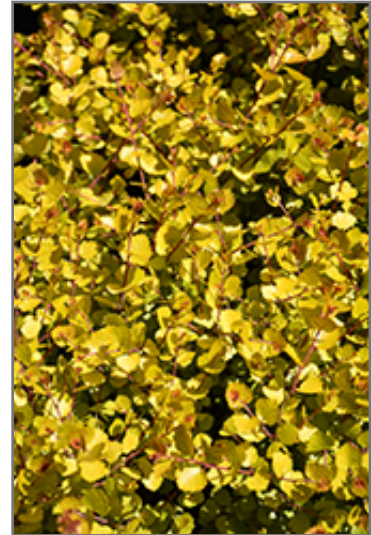

Planting & Growing

Cesky Gold Dwarf Birch will grow to be about 3 feet tall at maturity, with a spread of 3 feet. It tends to fill out right to the ground and therefore doesn't necessarily require facer plants in front. It grows at a slow rate, and under ideal conditions can be expected to live for 60 years or more.

This shrub does best in full sun to partial shade. It is quite adaptable, preferring to grow in average to wet conditions, and will even tolerate some standing water. It is not particular as to soil type or pH. It is highly tolerant of urban pollution and will even thrive in inner city environments. This particular variety is an interspecific hybrid.

Cesky Gold Dwarf Birch foliage
Photo courtesy of NetPS Plant Finder