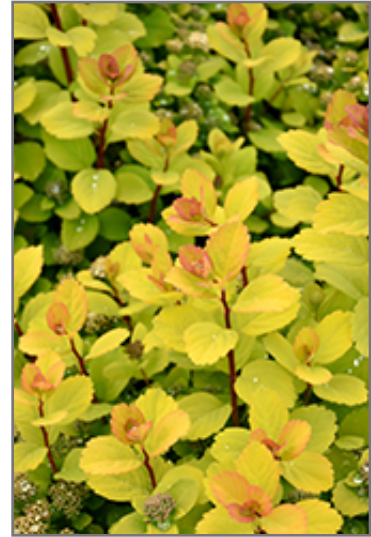

- Mass Planting
- Rock/Alpine Gardens
- General Garden Use

Planting & Growing

Glow Girl Birchleaf Spirea will grow to be about 3 feet tall at maturity, with a spread of 4 feet. It tends to fill out right to the ground and therefore doesn't necessarily require facer plants in front. It grows at a medium rate, and under ideal conditions can be expected to live for approximately 20 years.

This shrub does best in full sun to partial shade. It prefers to grow in average to moist conditions, and shouldn't be allowed to dry out. It is not particular as to soil type or pH. It is highly tolerant of urban pollution and will even thrive in inner city environments. This is a selected variety of a species not originally from North America.

Glow Girl Birchleaf Spirea foliage
Photo courtesy of NetPS Plant Finder